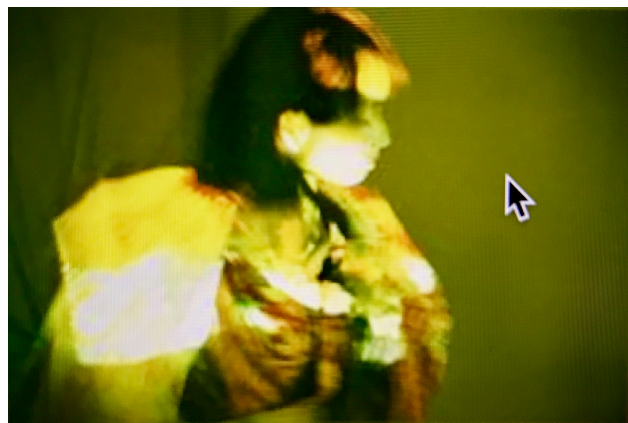

**Michiko cut her hair in the installation.
Closing party Performance**

**Tatami, bamboo cage, Doll, bottle, knife,
hair bon, pine nuts**